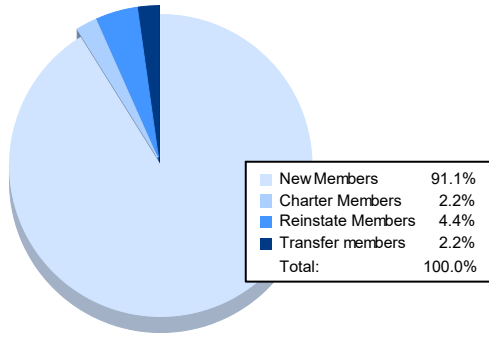

Year	New Clubs	Dropped Clubs	Gain/ Loss Clubs	New Members	Charter Members	Reinstate Members	Transfer Members	Total Member Added	Total Members Dropped	Gain/ Loss Members
2016-2017	0	0	0	145	1	2	9	157	186	-29
2017-2018	0	0	0	97	2	0	7	106	174	-68
2018-2019	0	3	-3	106	0	5	5	116	182	-66
2019-2020	1	1	0	111	25	4	6	146	128	18
2020-2021	0	2	-2	82	2	4	2	90	166	-76
<b>Average</b>	<b>0</b>	<b>1</b>	<b>-1</b>	<b>108</b>	<b>6</b>	<b>3</b>	<b>6</b>	<b>123</b>	<b>167</b>	<b>-44</b>

### Membership Composition June 2021 Cumulative